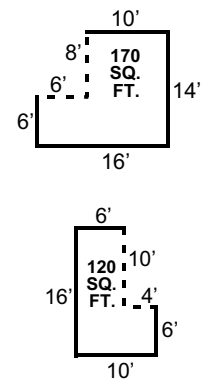

PAVILION A

PAVILION CORNER BOOTHS:

TENT SIZE: 164.583' x 295.605'
 Height at Sidewall: 12'6"
 Height at Center: 39'2"

296 BOOTHS
48,651 SQUARE FEET

THIS PAVILION IS ONLY 27% SMALLER THAN THE GREAT HALL AT THE GATLINBURG CONVENTION CENTER!