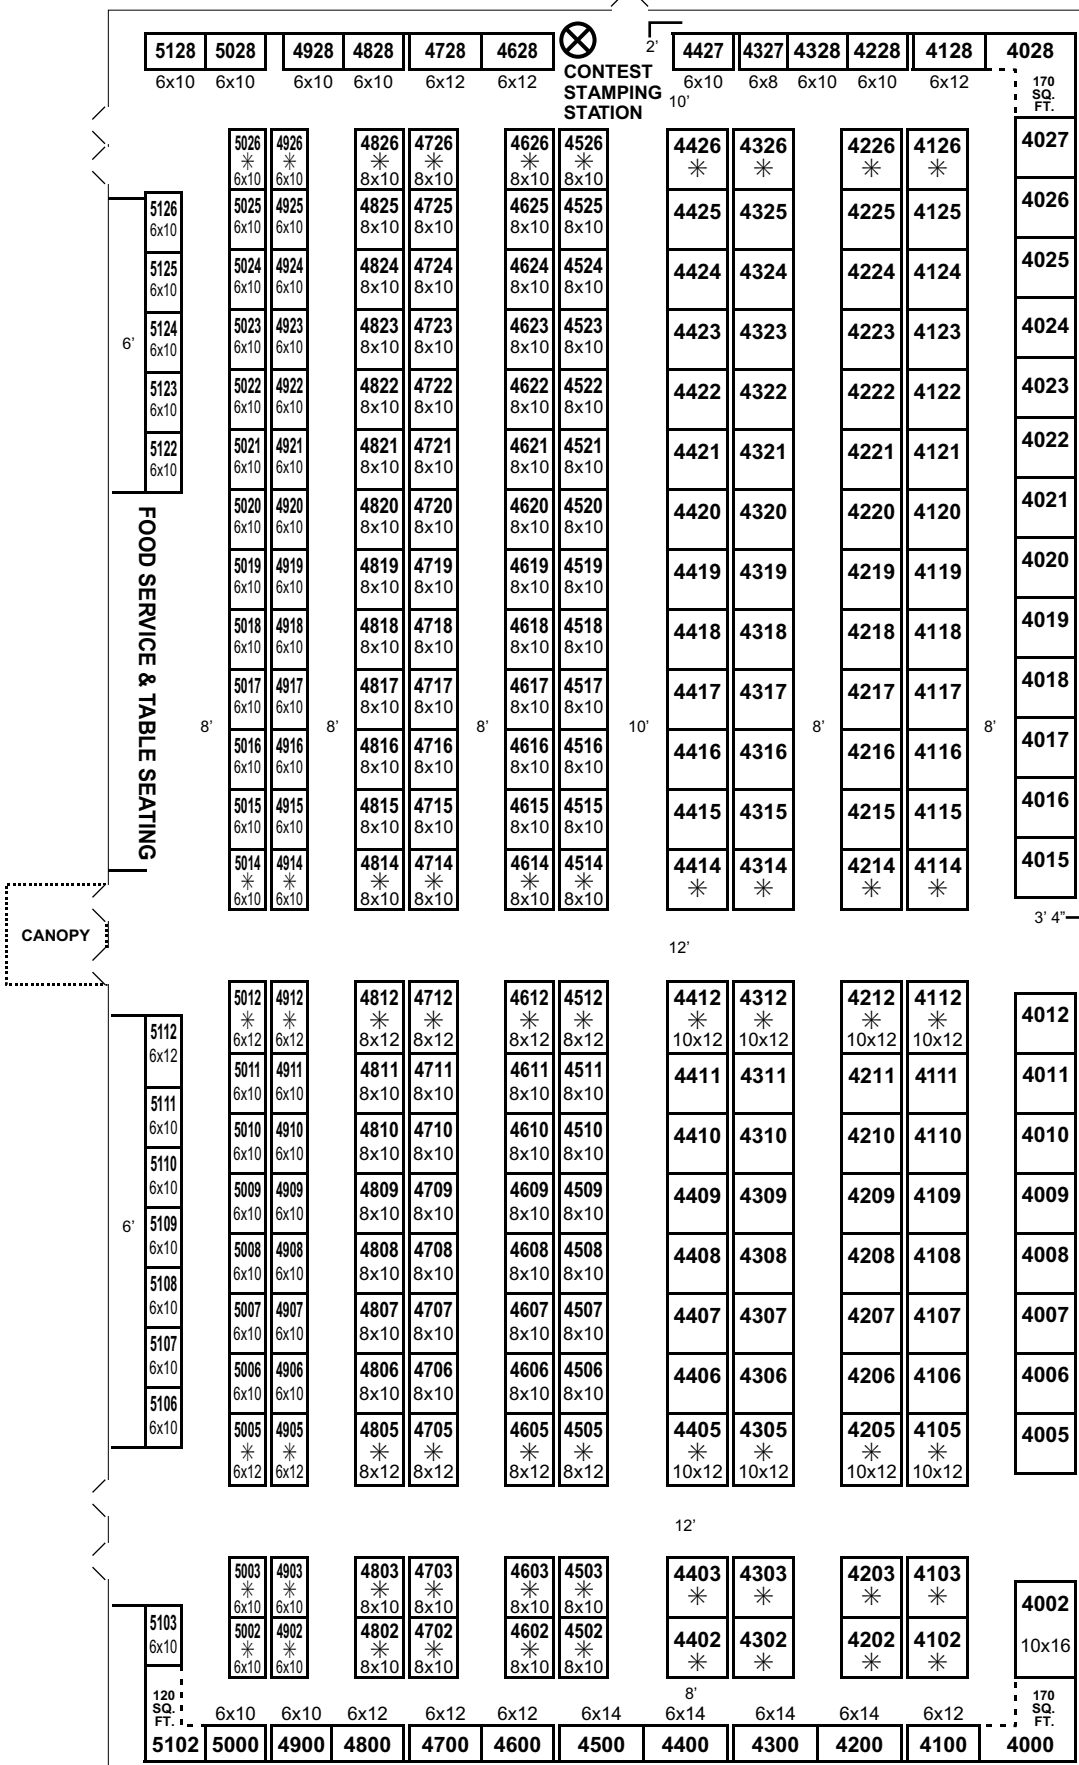

PAVILION A

PAVILION CORNER BOOTHS:

TENT SIZE: 164.583' x 295.605'
 Height at Sidewall: 12'6"
 Height at Center: 39'2"

296 BOOTHS
48,651 SQUARE FEET

THIS PAVILION IS ONLY 27% SMALLER THAN THE GREAT HALL AT THE GATLINBURG CONVENTION CENTER!

NO END CAPS ARE AVAILABLE IN THE PAVILION.

THE PAVILION IS CLIMATE CONTROLLED WITH ELECTRIC HEAT, AIR CONDITIONING AND VENTILATION.